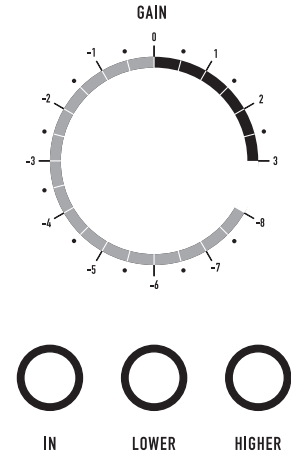

MANULTEC
SMART AUDIO CONTROLS

ARTIST

STUDIO

DATE

SOURCE

TITLE

ENGINEER

NOTES