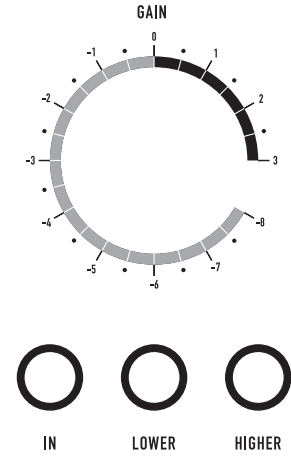

MANULTEC
SMART AUDIO CONTROLS

ARTIST .....

STUDIO .....

DATE .....

SOURCE .....

TITLE .....

ENGINEER .....

NOTES .....